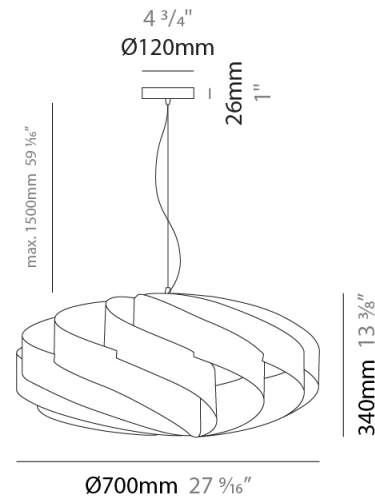

PROJECT	
TYPE	
SPECIFIER	
QUANTITY	
DATE	

SWIRL SUSPENSION

D61012-

base number   Finish
Options

1. To build a product code in our configurator select the specify button on the base model # product page
2. To build a manual product code on this datasheet choose from the options listed below in blue font and add the suffix to the base model #

GENERAL

Series: Swirl
Partner: Linea Zero
Division: Design
Installation: Suspension
Product Type: Pendant
Mounting Location: Ceiling

PHYSICAL

Shape: Round
Diameter (mm): 700
Diameter (in): 27 ⁹/₁₆
Height (mm): 340
Height (in): 13 ³/₈
Max. Overall Height (mm): 1840
Max. Overall Height (in): 72 ⁷/₁₆
Diffuser: Polilux™ Shade - See Finish Options
[Fixture Finish: WHI / BLK / SIL / NGD / COP / PKM](#)
Fixture Material: Polilux™/ Metal holder
Primary Material: Non-Static Polilux

ELECTRICAL

Number of Lamps: 3
Lamp Type: LED Retrofit
Bulb Included: Bulb Not Included
Max. Wattage Per Lamp (W): 7
Lamp Base: E26
Input Voltage (V): 120
Upon Request: 277Vac / GU24

LED

OPTICAL

RATINGS AND CERTIFICATIONS

Certified By: Certified for North American Standards
IP rating: IP20